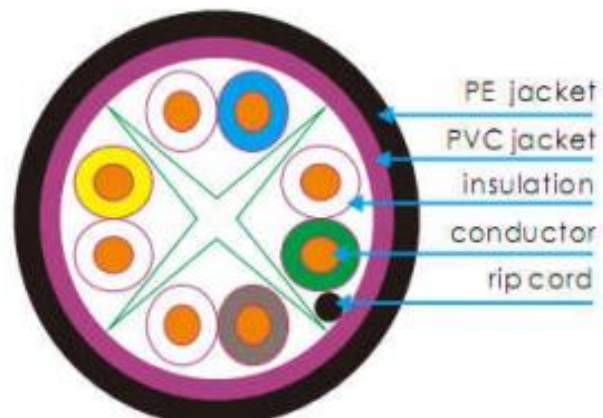

UTP Cat6 23AWG Outdoor Solid Cable

SAFENET 4-Pair UTP Cat6 Outdoor cable has been designed to support high speed data transmission systems such as Gigabit Ethernet for mission critical LAN applications or future proofing Structured Cabling Systems. The cable is characterized to 250MHz and Power sum NEXT tested. We conform that the cable is used in a system to maximize cabling performance, providing extended frequency response and enhanced.

Products Characteristics

- Conductor: Solid bare copper
- Conductor Diameter: $0.57 \pm 0.01 \text{mm}$ /23AWG
- Insulation: HDPE
- Diameter: $0.98 \pm 0.02 \text{mm}$
- Cross skeleton : $4.5 * 0.45 \text{mm}$
- Rip Cord: Optional
- Inner Jacket: PVC
- Diameter: $6.5 \pm 0.5 \text{mm}$ Thickness : $\geq 0.5 \text{mm}$
- Outer Jacket: LDPE
- Diameter: $8.1 \pm 0.5 \text{mm}$ Thickness : $\geq 0.5 \text{mm}$
- Linear Resistance: $\leq 9.5 \Omega / 100 \text{m}$
- Insulation Resistance: $\geq 5000 \text{M}\Omega / \text{km}$
- Mutual Capacity 0.8kHz : $\leq 5.6 \text{nF} / 100 \text{m}$
- Unbalance Capacity: $\leq 330 \text{pF} / 100 \text{m}$
- Characteristic Impedance: $100 \pm 15 \Omega$

Complied Standards

- ISO/IEC 11801
- TIA/EIA 568-C.2
- EN50173
- RoHS 2011/65/EU
- REACH EC 1907/2006

Installation Information

- Working temperature : -20°C to $+60^\circ \text{C}$
- Bending radius : $\geq 10 \times \text{out diameter}$

Key Feature

- Compliant to TIA-568.2-D Category 6 cable specifications
- 23 AWG SOLID-Bare Copper Conductor
- Characterized and tested up to 250MHz
- 4 Pair with LSZH Outer Jacket

Physical Characteristics